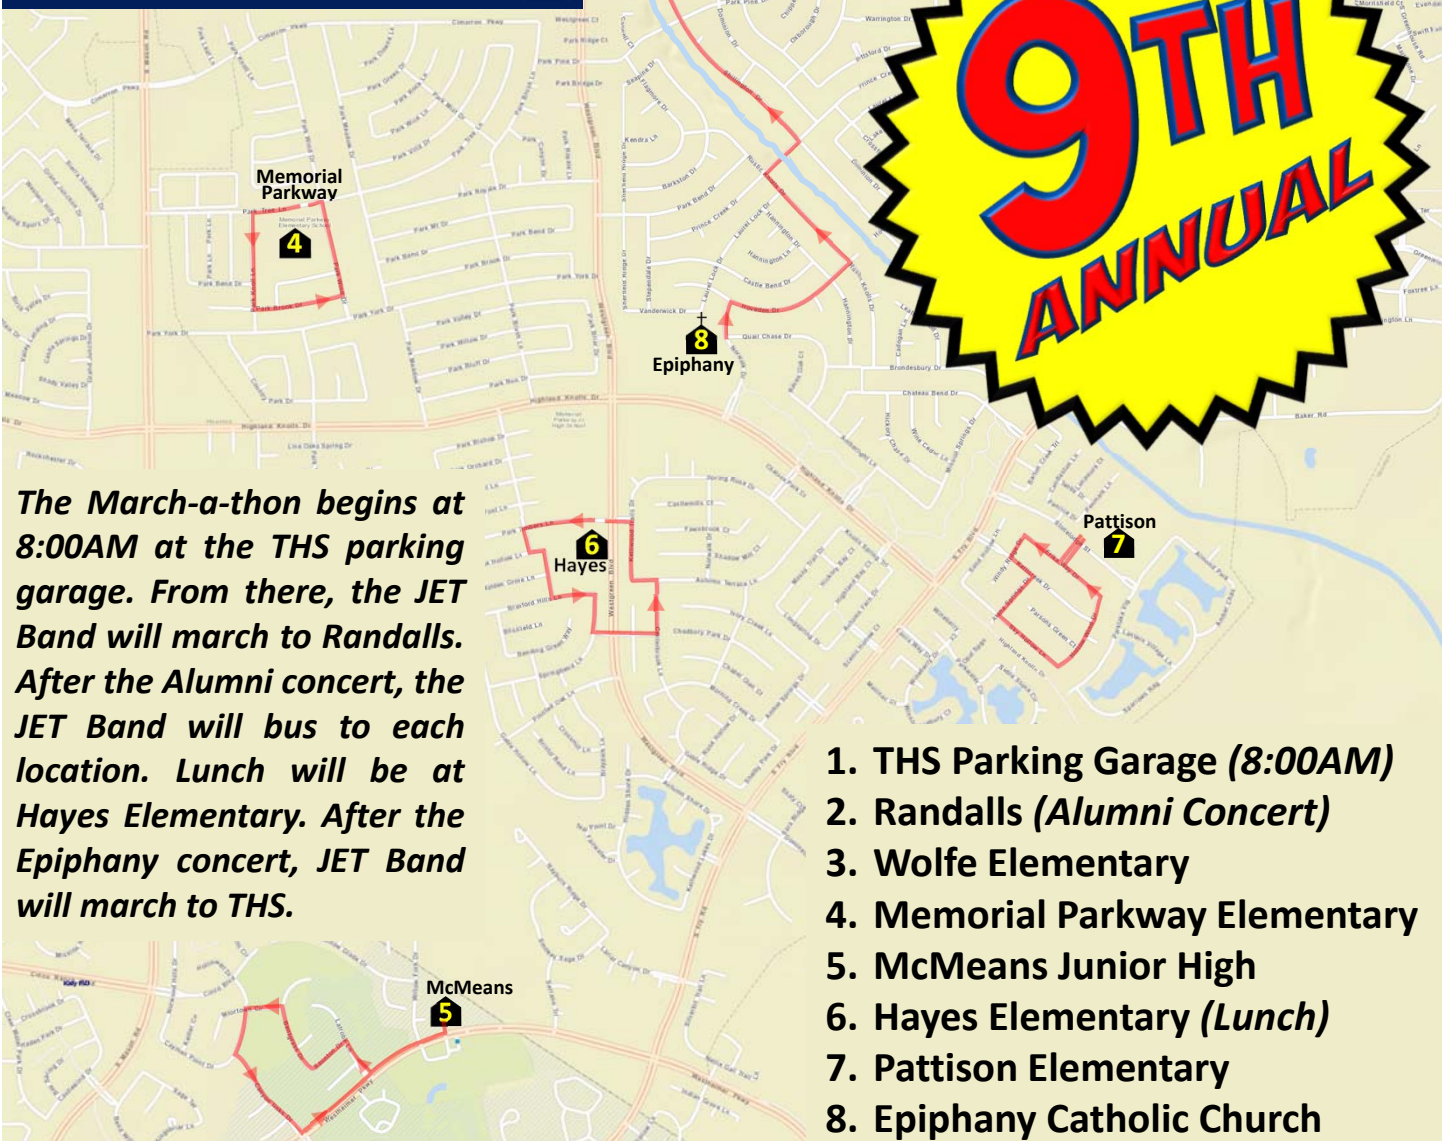

JET Band March-A-Thon

August 18, 2018
jetband.org

The March-a-thon begins at 8:00AM at the THS parking garage. From there, the JET Band will march to Randalls. After the Alumni concert, the JET Band will bus to each location. Lunch will be at Hayes Elementary. After the Epiphany concert, JET Band will march to THS.

1. THS Parking Garage (8:00AM)
2. Randalls (Alumni Concert)
3. Wolfe Elementary
4. Memorial Parkway Elementary
5. McMeans Junior High
6. Hayes Elementary (Lunch)
7. Pattison Elementary
8. Epiphany Catholic Church