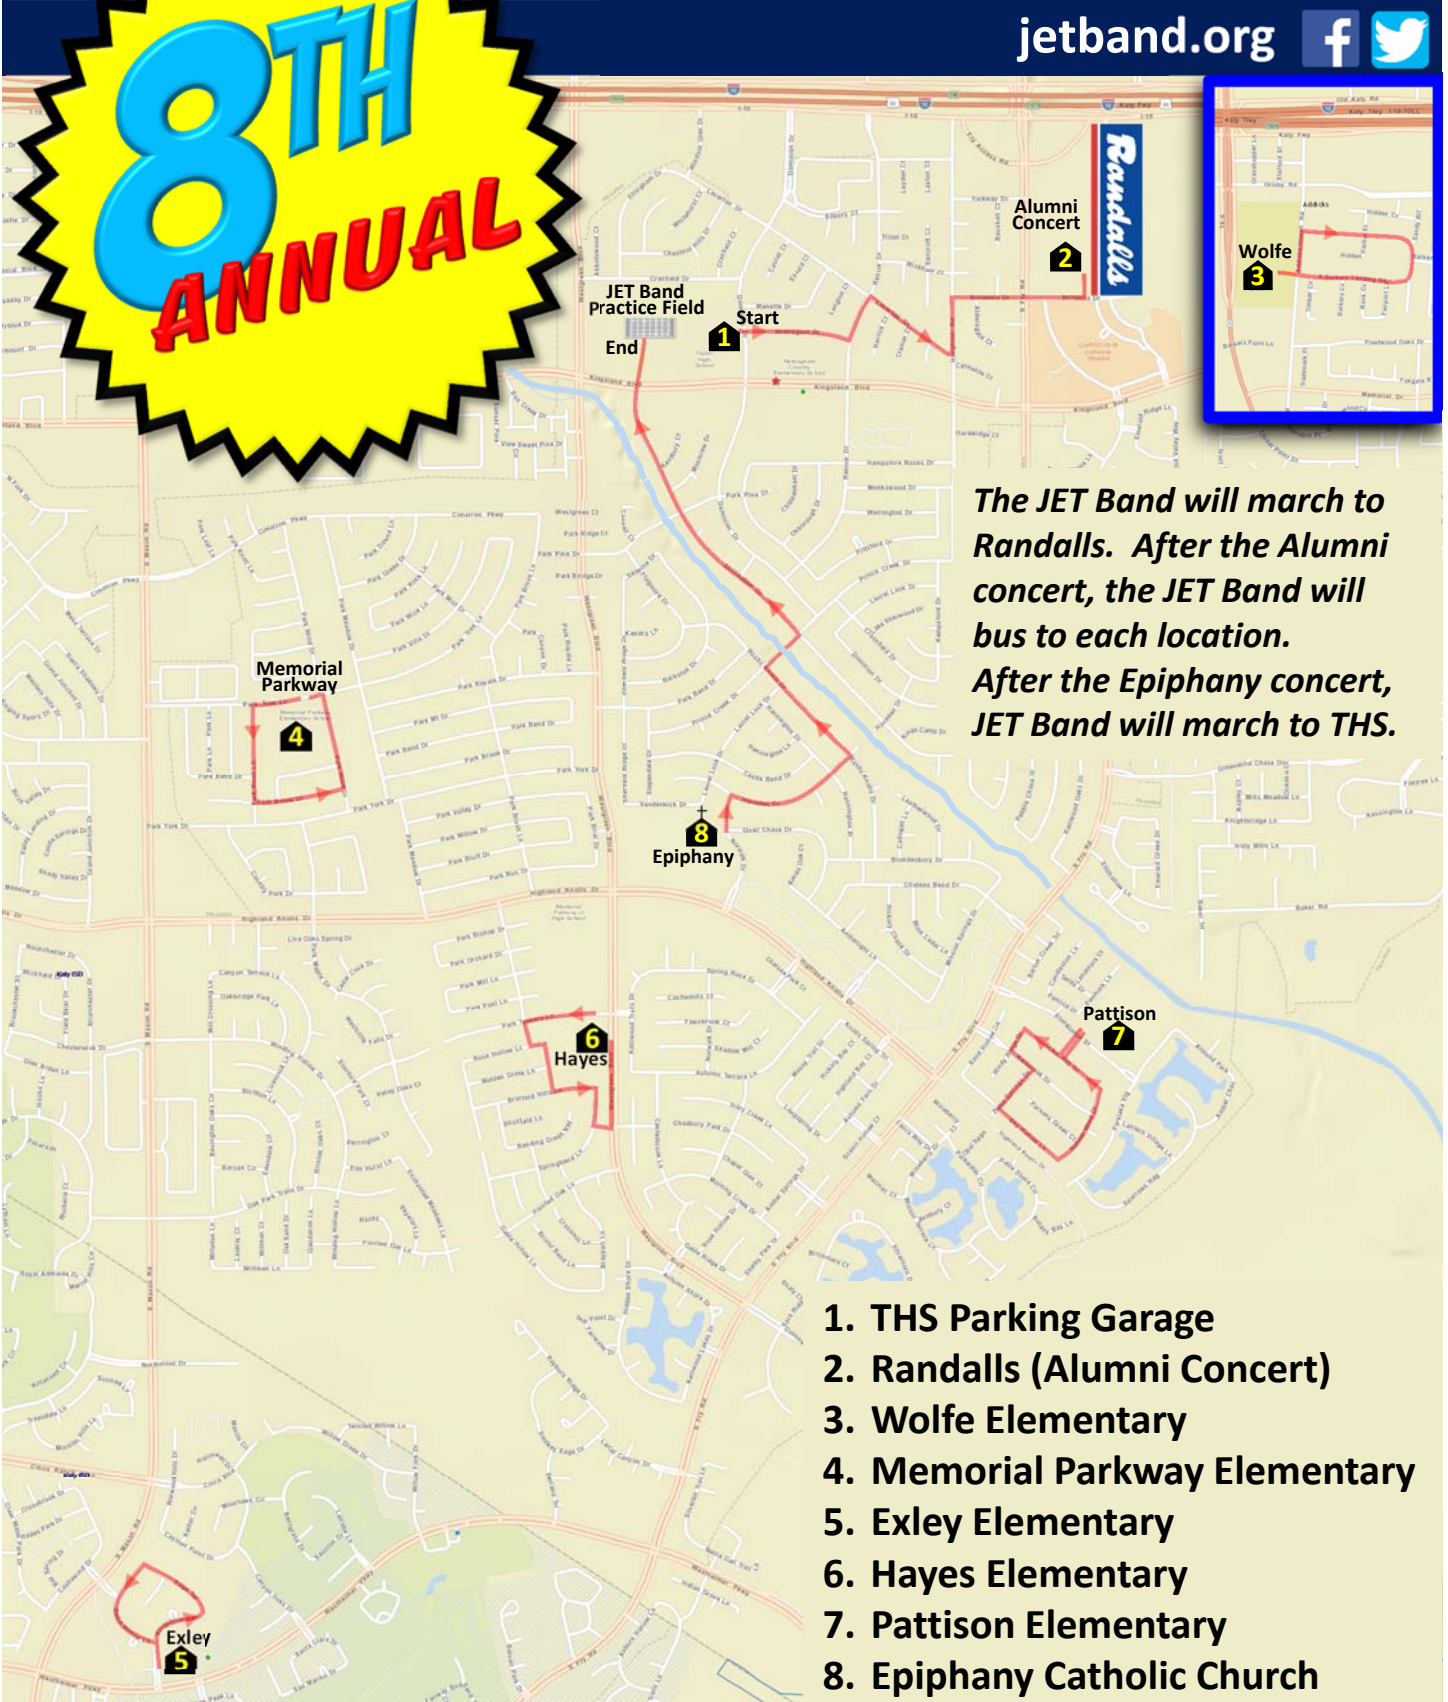

JET Band March-A-Thon

jetband.org

8TH ANNUAL

1. THS Parking Garage
2. Randalls (Alumni Concert)
3. Wolfe Elementary
4. Memorial Parkway Elementary
5. Exley Elementary
6. Hayes Elementary
7. Pattison Elementary
8. Epiphany Catholic Church